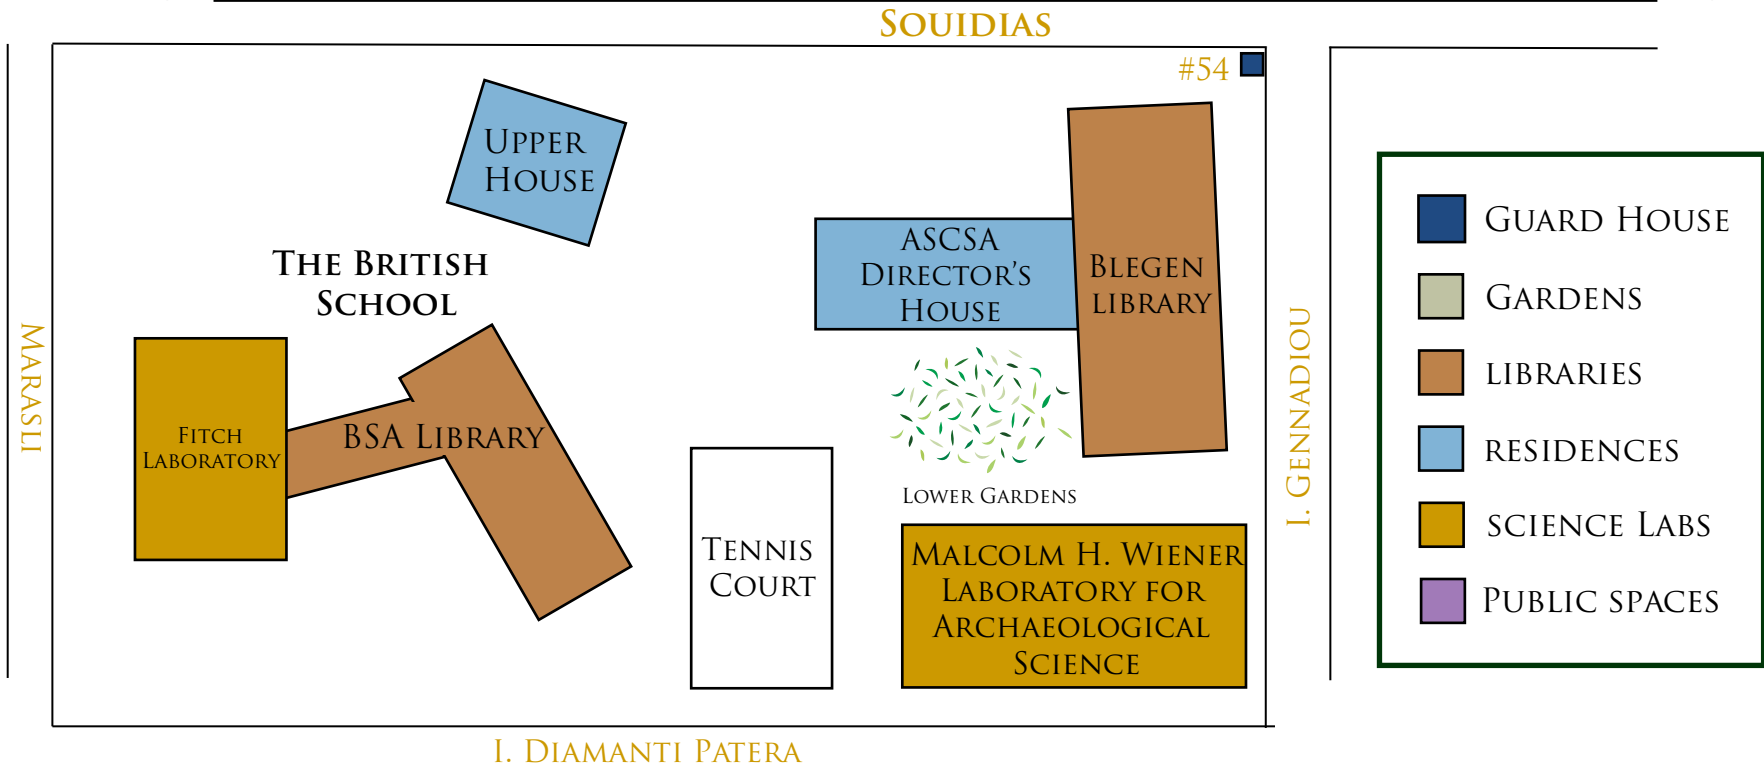

AMERICAN SCHOOL OF CLASSICAL STUDIES AT ATHENS

**DIRECTIONS TO THE
AMERICAN SCHOOL OF
CLASSICAL STUDIES
AT ATHENS**

Σουηδίας 54, Αθήνα 106-76
Soudias 54, Athens 106-76

Tel: +30-213-000-2400

By Taxi:

Direct your driver to Σουηδίας 54/Soudias 54, in the Kolonaki district of Athens. The School entrance is located at the corner of Soudias and Gennadiou Streets, and it is directly above Evangelismos Hospital.

By Metro:

Take Line 3 (the blue line) to Evangelismos. After you pass the ticket barriers, proceed towards the left hand exit (towards Evangelismos Hospital) and proceed up the escalator. Turn left at exit onto the street and continue walking down Vasilissis Sofias Street, in the direction of the Hilton Hotel, which you will see in the distance. After 170 meters (575 feet or 190 yards), you will take the first left onto Gennadiou Street (which lies directly across from the Hilton Hotel and the large 'Running Man' sculpture in the median). Continue up Gennadiou Street for three blocks. There, you will find the entrance to the School directly on your left and our guard house, immediately across from the Gennadius Library.