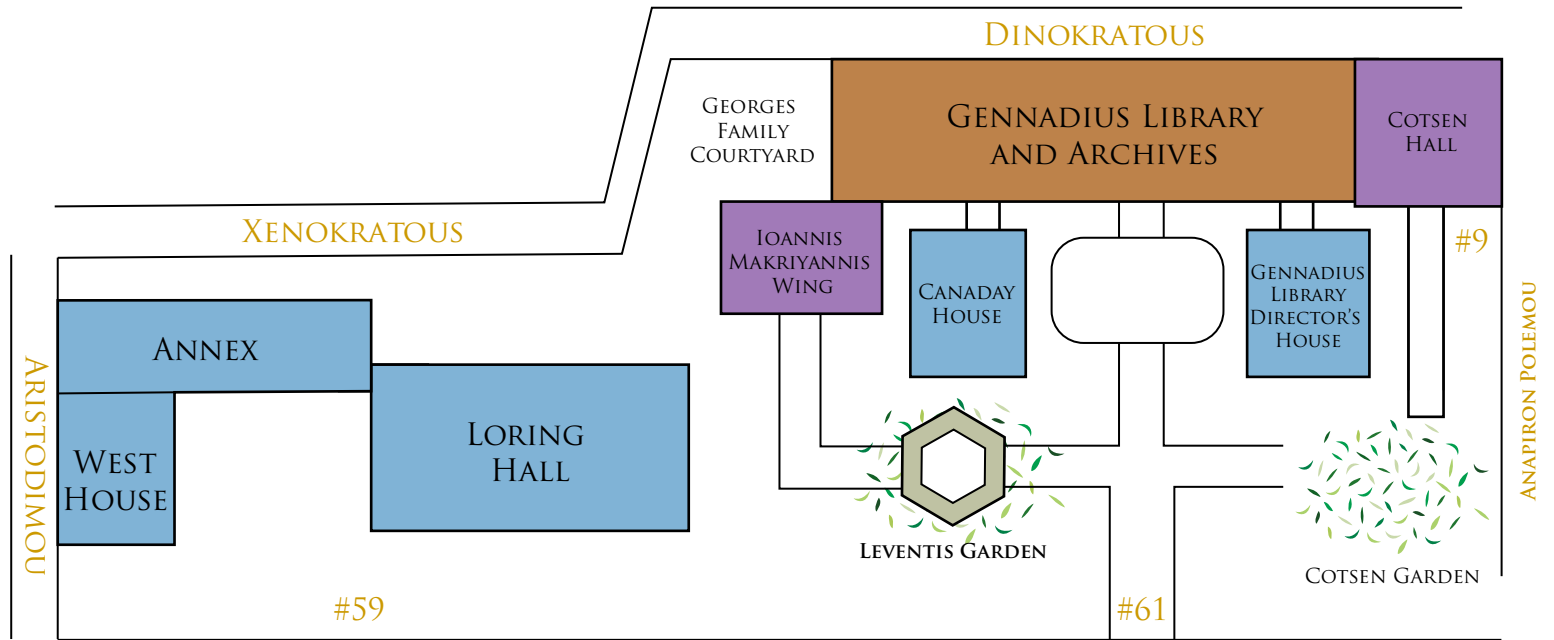

AMERICAN SCHOOL OF CLASSICAL STUDIES AT ATHENS

**DIRECTIONS TO THE
AMERICAN SCHOOL OF
CLASSICAL STUDIES
AT ATHENS**

Σουηδίας 54, Αθήνα 106-76
Soudias 54, Athens 106-76

Tel: +30-213-000-2400

By Taxi:

Direct your driver to Σουηδίας 54/Soudias 54, in the Kolonaki district of Athens. The School entrance is located at the corner of Soudias and Gennadiou Streets, and it is directly above Evangelismos Hospital.

By Metro:

Take Line 3 (the blue line) to Evangelismos. After you pass the ticket barriers, proceed towards the left hand exit (towards Evangelismos Hospital) and proceed up the escalator. Turn left at exit onto the street and continue walking down Vasilissis Sofias Street, in the direction of the Hilton Hotel, which you will see in the distance. After 170 meters (575 feet or 190 yards), you will take the first left onto Gennadiou Street (which lies directly across from the Hilton Hotel and the large 'Running Man' sculpture in the median). Continue up Gennadiou Street for three blocks. There, you will find the entrance to the School directly on your left and our guard house, immediately across from the Gennadius Library.